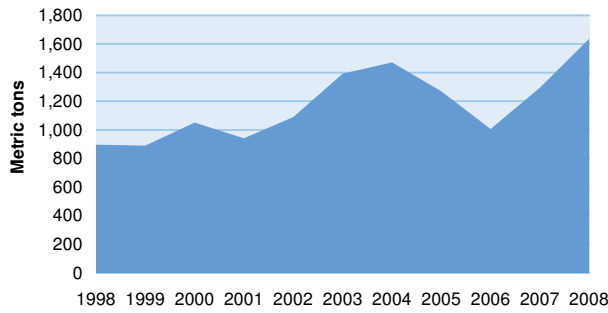

Global seizures of cannabis resin: 1998 - 2008

Year	1998	1999	2000	2001	2002	2003	2004	2005	2006	2007	2008
Metric tons	896	891	1,051	942	1,088	1,392	1,472	1,271	1,007	1,295	1,637

SEIZURES OF CANNABIS RESIN in % of world total and kg- HIGHEST RANKING COUNTRIES - 2008

SEIZURES OF CANNABIS RESIN in kg and % - BY REGION - 2008

CANNABIS RESIN INTERCEPTED - WORLD: 1998 - 2008

CANNABIS RESIN INTERCEPTED - ASIA: 1998 - 2008

CANNABIS RESIN INTERCEPTED - AMERICAS: 1998 - 2008

CANNABIS RESIN INTERCEPTED - EUROPE: 1998 - 2008

CANNABIS RESIN INTERCEPTED - AFRICA: 1998 - 2008

CANNABIS RESIN INTERCEPTED - OCEANIA: 1998 - 2008