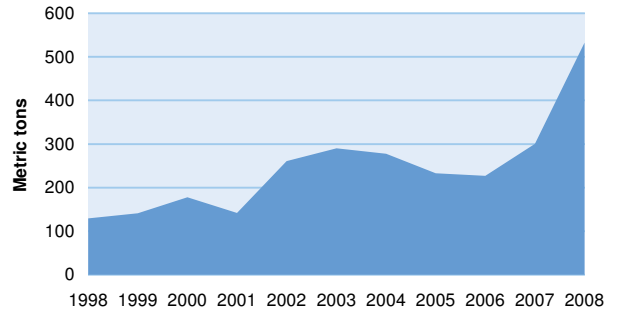

Global seizures of cannabis resin: 1998 - 2008

Year	1998	1999	2000	2001	2002	2003	2004	2005	2006	2007	2008
Metric tons	896	891	1,051	942	1,088	1,392	1,472	1,271	1,007	1,295	1,637

SEIZURES OF CANNABIS RESIN in % of world total and kg- HIGHEST RANKING COUNTRIES - 2008

SEIZURES OF CANNABIS RESIN in kg and % - BY REGION - 2008

CANNABIS RESIN INTERCEPTED - WORLD: 1998 - 2008

CANNABIS RESIN INTERCEPTED - ASIA: 1998 - 2008

CANNABIS RESIN INTERCEPTED - AMERICAS: 1998 - 2008