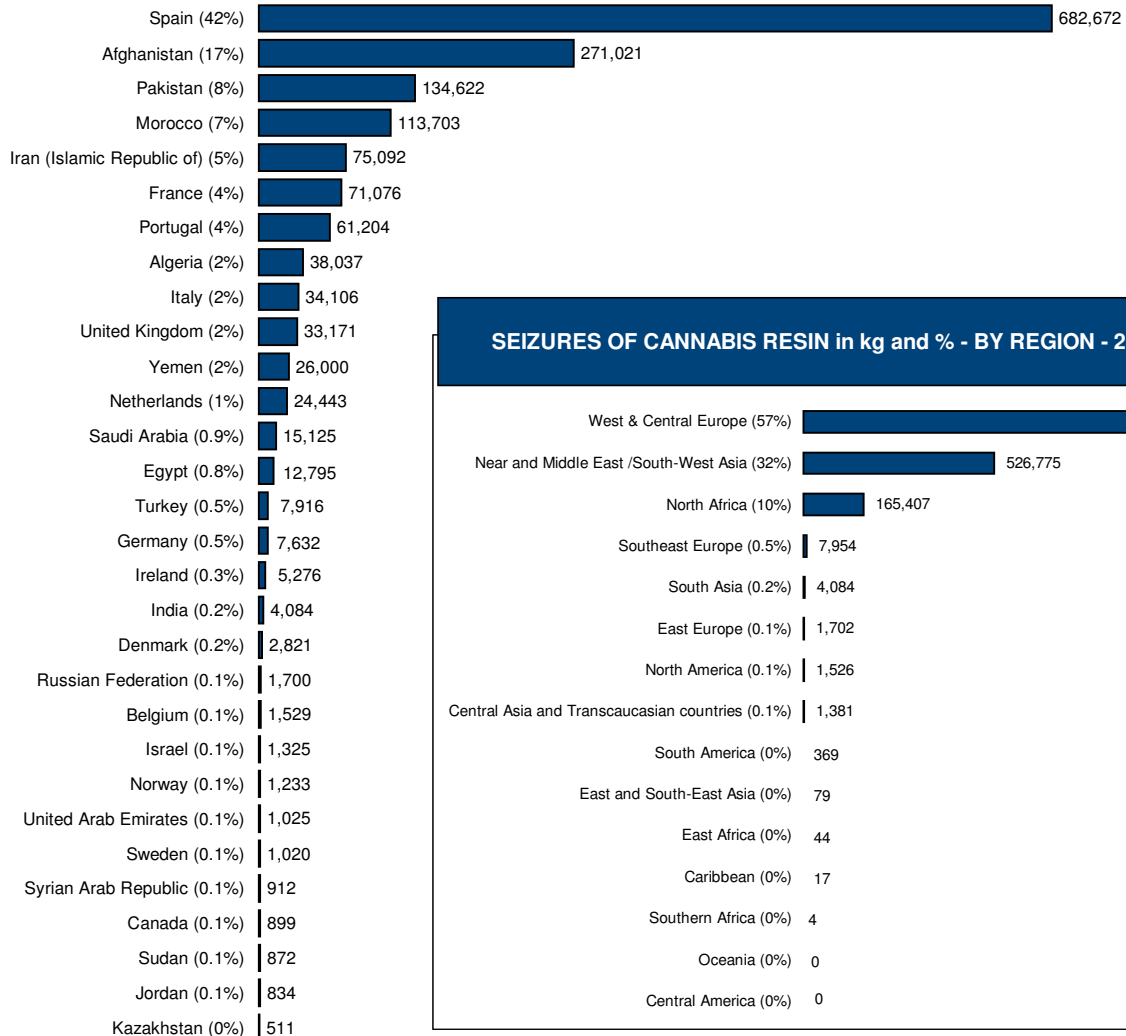

Global seizures of cannabis resin: 1998 - 2008

Year	1998	1999	2000	2001	2002	2003	2004	2005	2006	2007	2008
Metric tons	896	891	1,051	942	1,088	1,392	1,472	1,271	1,007	1,295	1,637

SEIZURES OF CANNABIS RESIN in % of world total and kg- HIGHEST RANKING COUNTRIES - 2008

SEIZURES OF CANNABIS RESIN in kg and % - BY REGION - 2008

CANNABIS RESIN INTERCEPTED - WORLD: 1998 - 2008

CANNABIS RESIN INTERCEPTED - ASIA: 1998 - 2008

CANNABIS RESIN INTERCEPTED - AMERICAS: 1998 - 2008

CANNABIS RESIN INTERCEPTED - EUROPE: 1998 - 2008

CANNABIS RESIN INTERCEPTED - AFRICA: 1998 - 2008

CANNABIS RESIN INTERCEPTED - OCEANIA: 1998 - 2008