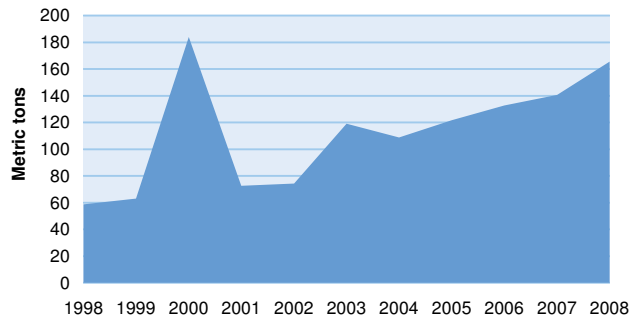

Global seizures of cannabis resin: 1998 - 2008

Year	1998	1999	2000	2001	2002	2003	2004	2005	2006	2007	2008
Metric tons	896	891	1,051	942	1,088	1,392	1,472	1,271	1,007	1,295	1,637

SEIZURES OF CANNABIS RESIN in % of world total and kg- HIGHEST RANKING COUNTRIES - 2008

SEIZURES OF CANNABIS RESIN in kg and % - BY REGION - 2008

CANNABIS RESIN INTERCEPTED - WORLD: 1998 - 2008

CANNABIS RESIN INTERCEPTED - ASIA: 1998 - 2008

CANNABIS RESIN INTERCEPTED - AMERICAS: 1998 - 2008

CANNABIS RESIN INTERCEPTED - EUROPE: 1998 - 2008

CANNABIS RESIN INTERCEPTED - AFRICA: 1998 - 2008

CANNABIS RESIN INTERCEPTED - OCEANIA: 1998 - 2008