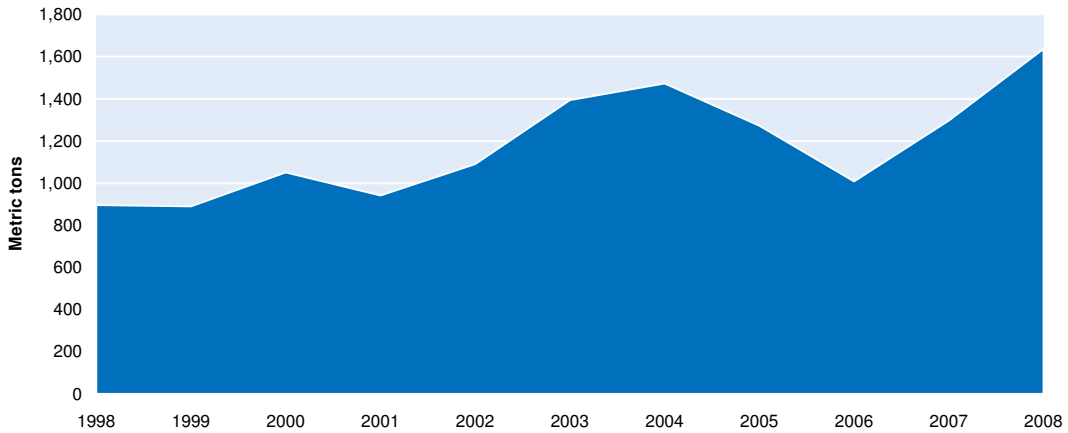

Global seizures of cannabis resin: 1998 - 2008

Year	1998	1999	2000	2001	2002	2003	2004	2005	2006	2007	2008
Metric tons	896	891	1,051	942	1,088	1,392	1,472	1,271	1,007	1,295	1,637

SEIZURES OF CANNABIS RESIN in % of world total and kg- HIGHEST RANKING COUNTRIES - 2008

SEIZURES OF CANNABIS RESIN in kg and % - BY REGION - 2008

CANNABIS RESIN INTERCEPTED - WORLD: 1998 - 2008

CANNABIS RESIN INTERCEPTED - ASIA: 1998 - 2008

CANNABIS RESIN INTERCEPTED - AMERICAS: 1998 - 2008

CANNABIS RESIN INTERCEPTED - EUROPE: 1998 - 2008

CANNABIS RESIN INTERCEPTED - AFRICA: 1998 - 2008

CANNABIS RESIN INTERCEPTED - OCEANIA: 1998 - 2008