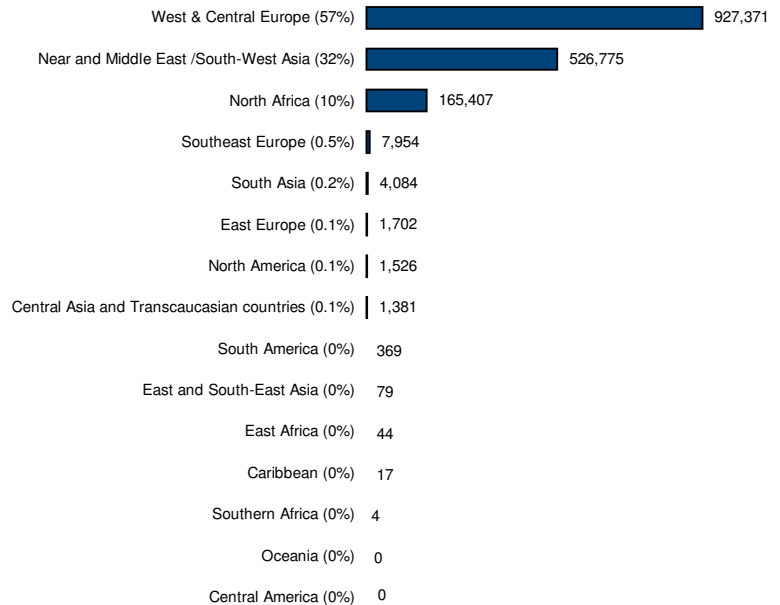

Global seizures of cannabis resin: 1998 - 2008

Year	1998	1999	2000	2001	2002	2003	2004	2005	2006	2007	2008
Metric tons	896	891	1,051	942	1,088	1,392	1,472	1,271	1,007	1,295	1,637

SEIZURES OF CANNABIS RESIN in % of world total and kg- HIGHEST RANKING COUNTRIES - 2008

SEIZURES OF CANNABIS RESIN in kg and % - BY REGION - 2008

CANNABIS RESIN INTERCEPTED - WORLD: 1998 - 2008

CANNABIS RESIN INTERCEPTED - ASIA: 1998 - 2008

CANNABIS RESIN INTERCEPTED - AMERICAS: 1998 - 2008

CANNABIS RESIN INTERCEPTED - EUROPE: 1998 - 2008

CANNABIS RESIN INTERCEPTED - AFRICA: 1998 - 2008

CANNABIS RESIN INTERCEPTED - OCEANIA: 1998 - 2008