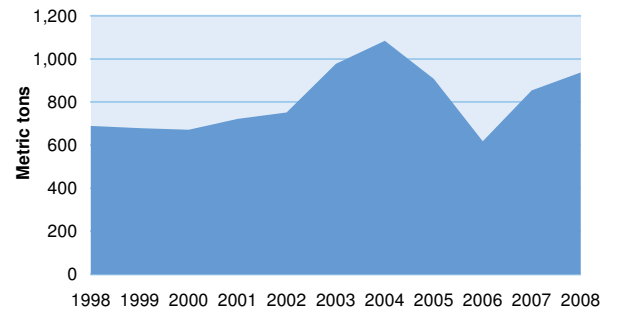

Global seizures of cannabis resin: 1998 - 2008

Year	1998	1999	2000	2001	2002	2003	2004	2005	2006	2007	2008
Metric tons	896	891	1,051	942	1,088	1,392	1,472	1,271	1,007	1,295	1,637

SEIZURES OF CANNABIS RESIN in % of world total and kg- HIGHEST RANKING COUNTRIES - 2008

SEIZURES OF CANNABIS RESIN in kg and % - BY REGION - 2008

CANNABIS RESIN INTERCEPTED - WORLD: 1998 - 2008

CANNABIS RESIN INTERCEPTED - ASIA: 1998 - 2008

CANNABIS RESIN INTERCEPTED - AMERICAS: 1998 - 2008

CANNABIS RESIN INTERCEPTED - EUROPE: 1998 - 2008

CANNABIS RESIN INTERCEPTED - AFRICA: 1998 - 2008

CANNABIS RESIN INTERCEPTED - OCEANIA: 1998 - 2008