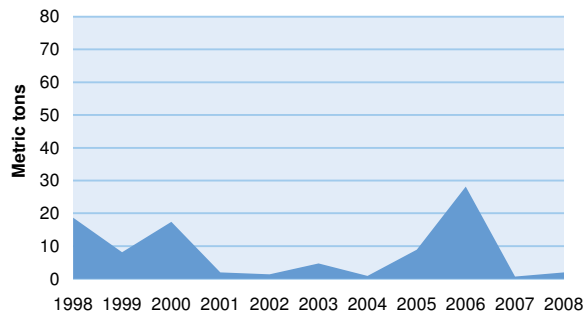

Global seizures of cannabis resin: 1998 - 2008

Year	1998	1999	2000	2001	2002	2003	2004	2005	2006	2007	2008
Metric tons	896	891	1,051	942	1,088	1,392	1,472	1,271	1,007	1,295	1,637

SEIZURES OF CANNABIS RESIN in % of world total and kg- HIGHEST RANKING COUNTRIES - 2008

SEIZURES OF CANNABIS RESIN in kg and % - BY REGION - 2008

CANNABIS RESIN INTERCEPTED - WORLD: 1998 - 2008

CANNABIS RESIN INTERCEPTED - ASIA: 1998 - 2008

CANNABIS RESIN INTERCEPTED - AMERICAS: 1998 - 2008

CANNABIS RESIN INTERCEPTED - EUROPE: 1998 - 2008

CANNABIS RESIN INTERCEPTED - AFRICA: 1998 - 2008

CANNABIS RESIN INTERCEPTED - OCEANIA: 1998 - 2008