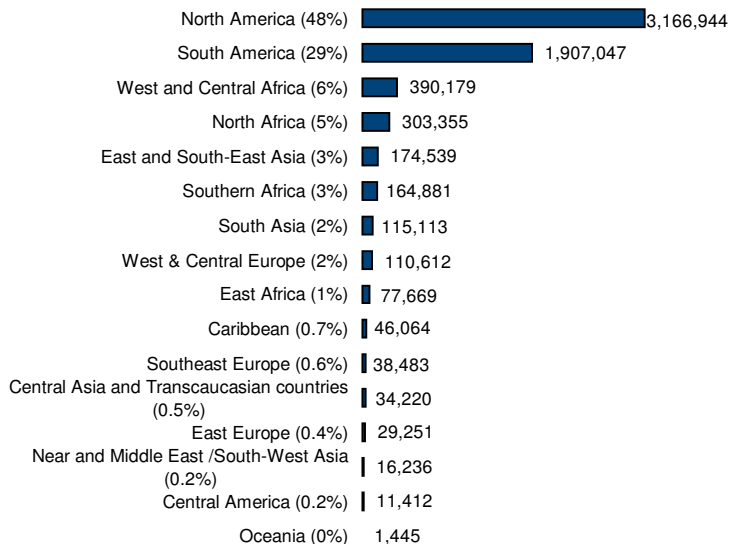

Global seizures of cannabis herb: 1998 - 2008

Year	1998	1999	2000	2001	2002	2003	2004	2005	2006	2007	2008
Metric tons	2,998	4,042	4,680	4,759	4,801	5,924	6,539	4,671	5,342	5,875	6,587

SEIZURES OF CANNABIS HERB in % of world total and kg- HIGHEST RANKING COUNTRIES - 2008

SEIZURES OF CANNABIS HERB in kg and % - BY REGION - 2008

CANNABIS HERB INTERCEPTED - WORLD: 1998 - 2008

CANNABIS HERB INTERCEPTED - ASIA: 1998 - 2008

CANNABIS HERB INTERCEPTED - AMERICAS: 1998 - 2008

CANNABIS HERB INTERCEPTED - EUROPE: 1998 - 2008

CANNABIS HERB INTERCEPTED - AFRICA: 1998 - 2008

CANNABIS HERB INTERCEPTED - OCEANIA: 1998 - 2008