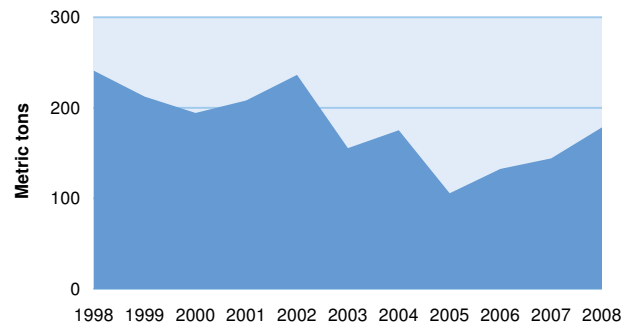

Global seizures of cannabis herb: 1998 - 2008

Year	1998	1999	2000	2001	2002	2003	2004	2005	2006	2007	2008
Metric tons	2,998	4,042	4,680	4,759	4,801	5,924	6,539	4,671	5,342	5,875	6,587

SEIZURES OF CANNABIS HERB in % of world total and kg- HIGHEST RANKING COUNTRIES - 2008

SEIZURES OF CANNABIS HERB in kg and % - BY REGION - 2008

CANNABIS HERB INTERCEPTED - WORLD: 1998 - 2008

CANNABIS HERB INTERCEPTED - ASIA: 1998 - 2008

CANNABIS HERB INTERCEPTED - AMERICAS: 1998 - 2008

CANNABIS HERB INTERCEPTED - EUROPE: 1998 - 2008

CANNABIS HERB INTERCEPTED - AFRICA: 1998 - 2008

CANNABIS HERB INTERCEPTED - OCEANIA: 1998 - 2008