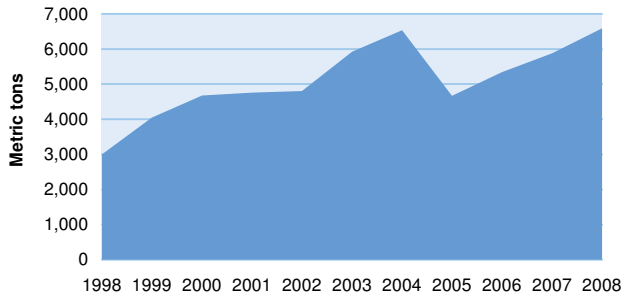

Global seizures of cannabis herb: 1998 - 2008

Year	1998	1999	2000	2001	2002	2003	2004	2005	2006	2007	2008
Metric tons	2,998	4,042	4,680	4,759	4,801	5,924	6,539	4,671	5,342	5,875	6,587

SEIZURES OF CANNABIS HERB in % of world total and kg- HIGHEST RANKING COUNTRIES - 2008

SEIZURES OF CANNABIS HERB in kg and % - BY REGION - 2008

CANNABIS HERB INTERCEPTED - WORLD: 1998 - 2008

CANNABIS HERB INTERCEPTED - ASIA: 1998 - 2008

CANNABIS HERB INTERCEPTED - AMERICAS: 1998 - 2008

CANNABIS HERB INTERCEPTED - EUROPE: 1998 - 2008

CANNABIS HERB INTERCEPTED - AFRICA: 1998 - 2008

CANNABIS HERB INTERCEPTED - OCEANIA: 1998 - 2008