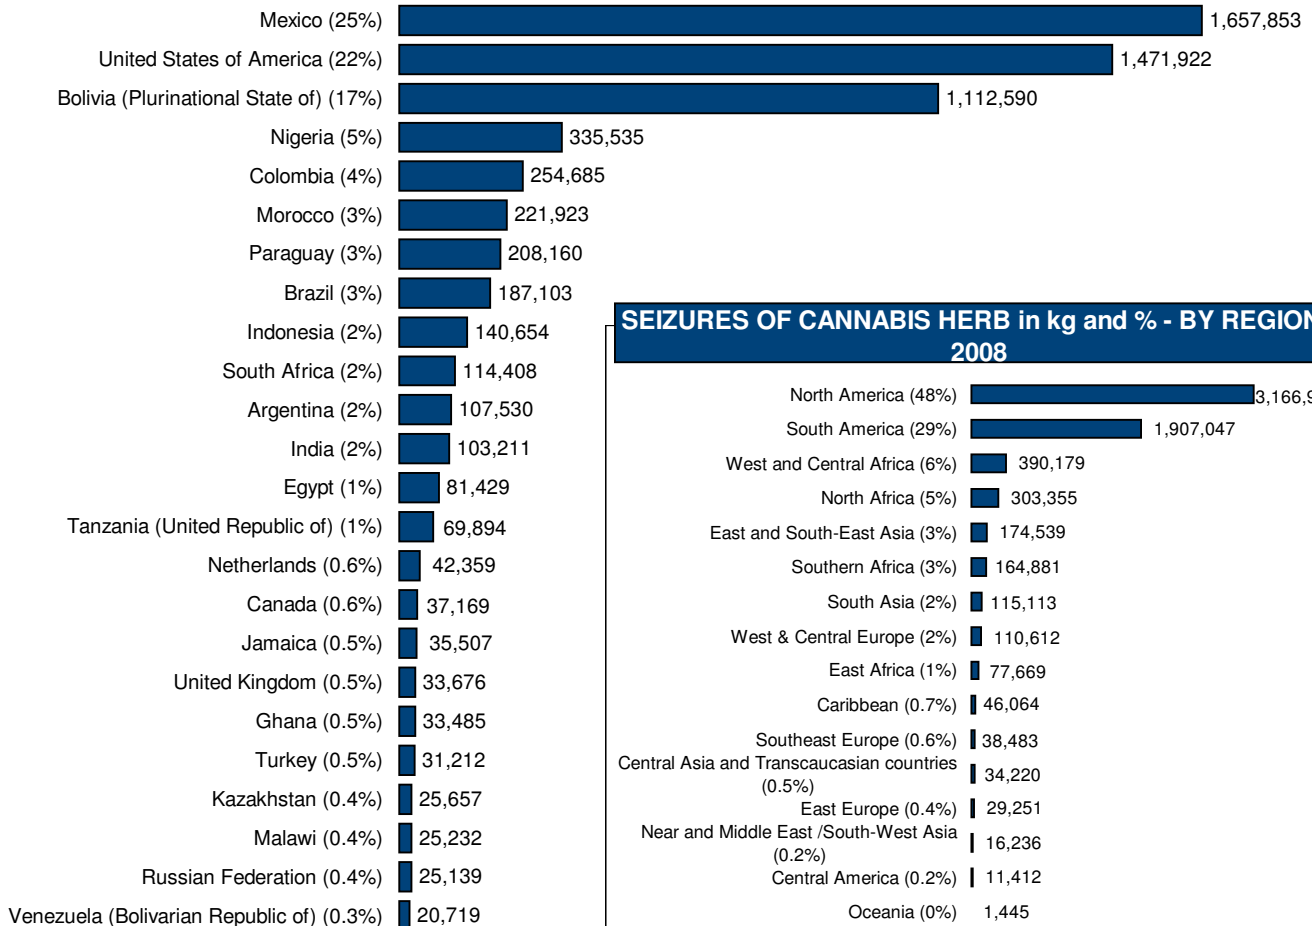

Global seizures of cannabis herb: 1998 - 2008

Year	1998	1999	2000	2001	2002	2003	2004	2005	2006	2007	2008
Metric tons	2,998	4,042	4,680	4,759	4,801	5,924	6,539	4,671	5,342	5,875	6,587

SEIZURES OF CANNABIS HERB in % of world total and kg- HIGHEST RANKING COUNTRIES - 2008

SEIZURES OF CANNABIS HERB in kg and % - BY REGION - 2008

CANNABIS HERB INTERCEPTED - WORLD: 1998 - 2008

CANNABIS HERB INTERCEPTED - ASIA: 1998 - 2008

CANNABIS HERB INTERCEPTED - AMERICAS: 1998 - 2008

CANNABIS HERB INTERCEPTED - EUROPE: 1998 - 2008

CANNABIS HERB INTERCEPTED - AFRICA: 1998 - 2008

CANNABIS HERB INTERCEPTED - OCEANIA: 1998 - 2008