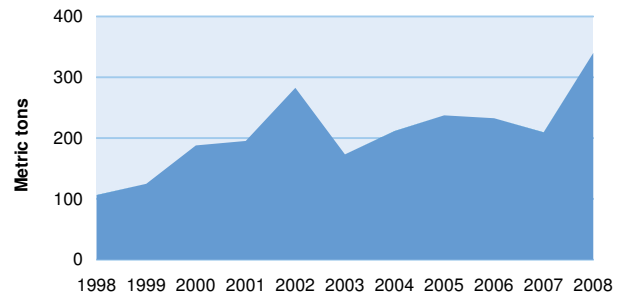

Global seizures of cannabis herb: 1998 - 2008

Year	1998	1999	2000	2001	2002	2003	2004	2005	2006	2007	2008
Metric tons	2,998	4,042	4,680	4,759	4,801	5,924	6,539	4,671	5,342	5,875	6,587

SEIZURES OF CANNABIS HERB in % of world total and kg- HIGHEST RANKING COUNTRIES - 2008

SEIZURES OF CANNABIS HERB in kg and % - BY REGION - 2008

CANNABIS HERB INTERCEPTED - WORLD: 1998 - 2008

CANNABIS HERB INTERCEPTED - ASIA: 1998 - 2008

CANNABIS HERB INTERCEPTED - AMERICAS: 1998 - 2008

CANNABIS HERB INTERCEPTED - EUROPE: 1998 - 2008

CANNABIS HERB INTERCEPTED - AFRICA: 1998 - 2008

CANNABIS HERB INTERCEPTED - OCEANIA: 1998 - 2008