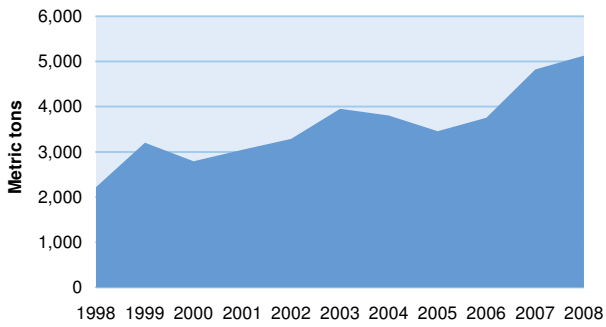

Global seizures of cannabis herb: 1998 - 2008

Year	1998	1999	2000	2001	2002	2003	2004	2005	2006	2007	2008
Metric tons	2,998	4,042	4,680	4,759	4,801	5,924	6,539	4,671	5,342	5,875	6,587

SEIZURES OF CANNABIS HERB in % of world total and kg- HIGHEST RANKING COUNTRIES - 2008

SEIZURES OF CANNABIS HERB in kg and % - BY REGION - 2008

CANNABIS HERB INTERCEPTED - WORLD: 1998 - 2008

CANNABIS HERB INTERCEPTED - ASIA: 1998 - 2008

CANNABIS HERB INTERCEPTED - AMERICAS: 1998 - 2008

CANNABIS HERB INTERCEPTED - EUROPE: 1998 - 2008

CANNABIS HERB INTERCEPTED - AFRICA: 1998 - 2008

CANNABIS HERB INTERCEPTED - OCEANIA: 1998 - 2008