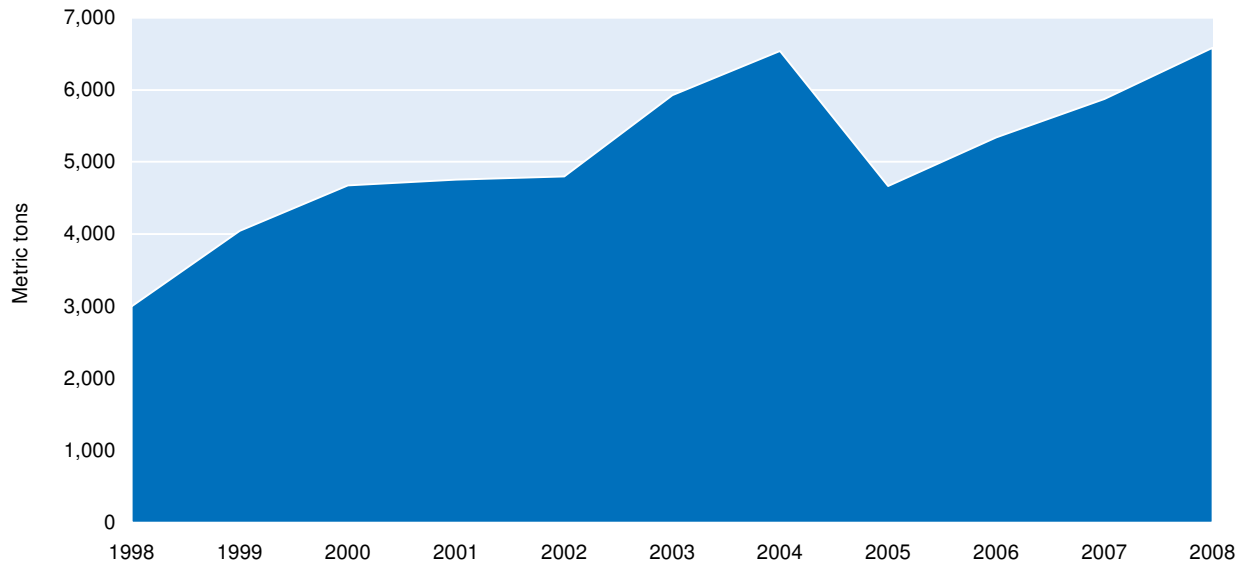

Global seizures of cannabis herb: 1998 - 2008

Year	1998	1999	2000	2001	2002	2003	2004	2005	2006	2007	2008
Metric tons	2,998	4,042	4,680	4,759	4,801	5,924	6,539	4,671	5,342	5,875	6,587

SEIZURES OF CANNABIS HERB in % of world total and kg- HIGHEST RANKING COUNTRIES - 2008

SEIZURES OF CANNABIS HERB in kg and % - BY REGION - 2008

CANNABIS HERB INTERCEPTED - WORLD: 1998 - 2008

CANNABIS HERB INTERCEPTED - ASIA: 1998 - 2008

CANNABIS HERB INTERCEPTED - AMERICAS: 1998 - 2008

CANNABIS HERB INTERCEPTED - EUROPE: 1998 - 2008

CANNABIS HERB INTERCEPTED - AFRICA: 1998 - 2008

CANNABIS HERB INTERCEPTED - OCEANIA: 1998 - 2008