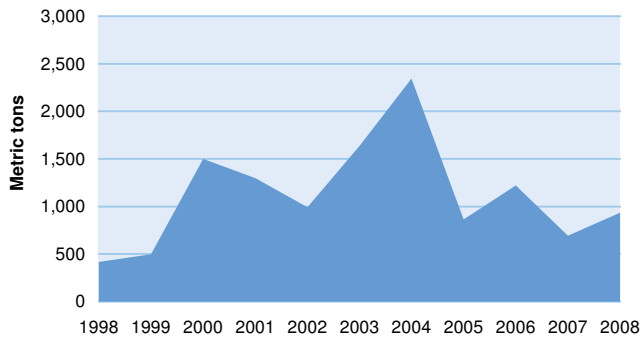

Global seizures of cannabis herb: 1998 - 2008

Year	1998	1999	2000	2001	2002	2003	2004	2005	2006	2007	2008
Metric tons	2,998	4,042	4,680	4,759	4,801	5,924	6,539	4,671	5,342	5,875	6,587

SEIZURES OF CANNABIS HERB in % of world total and kg- HIGHEST RANKING COUNTRIES - 2008

SEIZURES OF CANNABIS HERB in kg and % - BY REGION - 2008

CANNABIS HERB INTERCEPTED - WORLD: 1998 - 2008

CANNABIS HERB INTERCEPTED - ASIA: 1998 - 2008

CANNABIS HERB INTERCEPTED - AMERICAS: 1998 - 2008

CANNABIS HERB INTERCEPTED - EUROPE: 1998 - 2008

CANNABIS HERB INTERCEPTED - AFRICA: 1998 - 2008

CANNABIS HERB INTERCEPTED - OCEANIA: 1998 - 2008